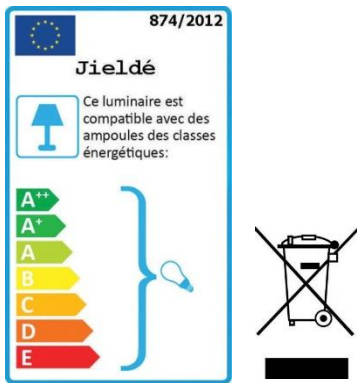

Parc Origami
220, rue Ferdinand Perrier
69800 Saint-Priest France

TEL +33 (0)4 78 20 10 16
jield@jield.com

Full metal construction
Articulated arms
combinations with different
lengths - Head D.100mm
E14 socket, 25W max bulb

Construction entièrement
métallique - Combinaison
de bras articulés de
différentes longueurs.
Articulations réglables
Réflecteur D.100 mm
Douilles E14
Ampoule 25W max.

Modèle : SIGNAL
CLASSE II - E14/E12

IP20 CE
Max. 25W
110-240V -50/60 Hz
Made in France

This color chart allows to visualize approximately RAL colors. A perfect reproduction of colors is not possible either on screen nor in printing. Please refer to the original color charts RAL for an exact reproduction of colors.